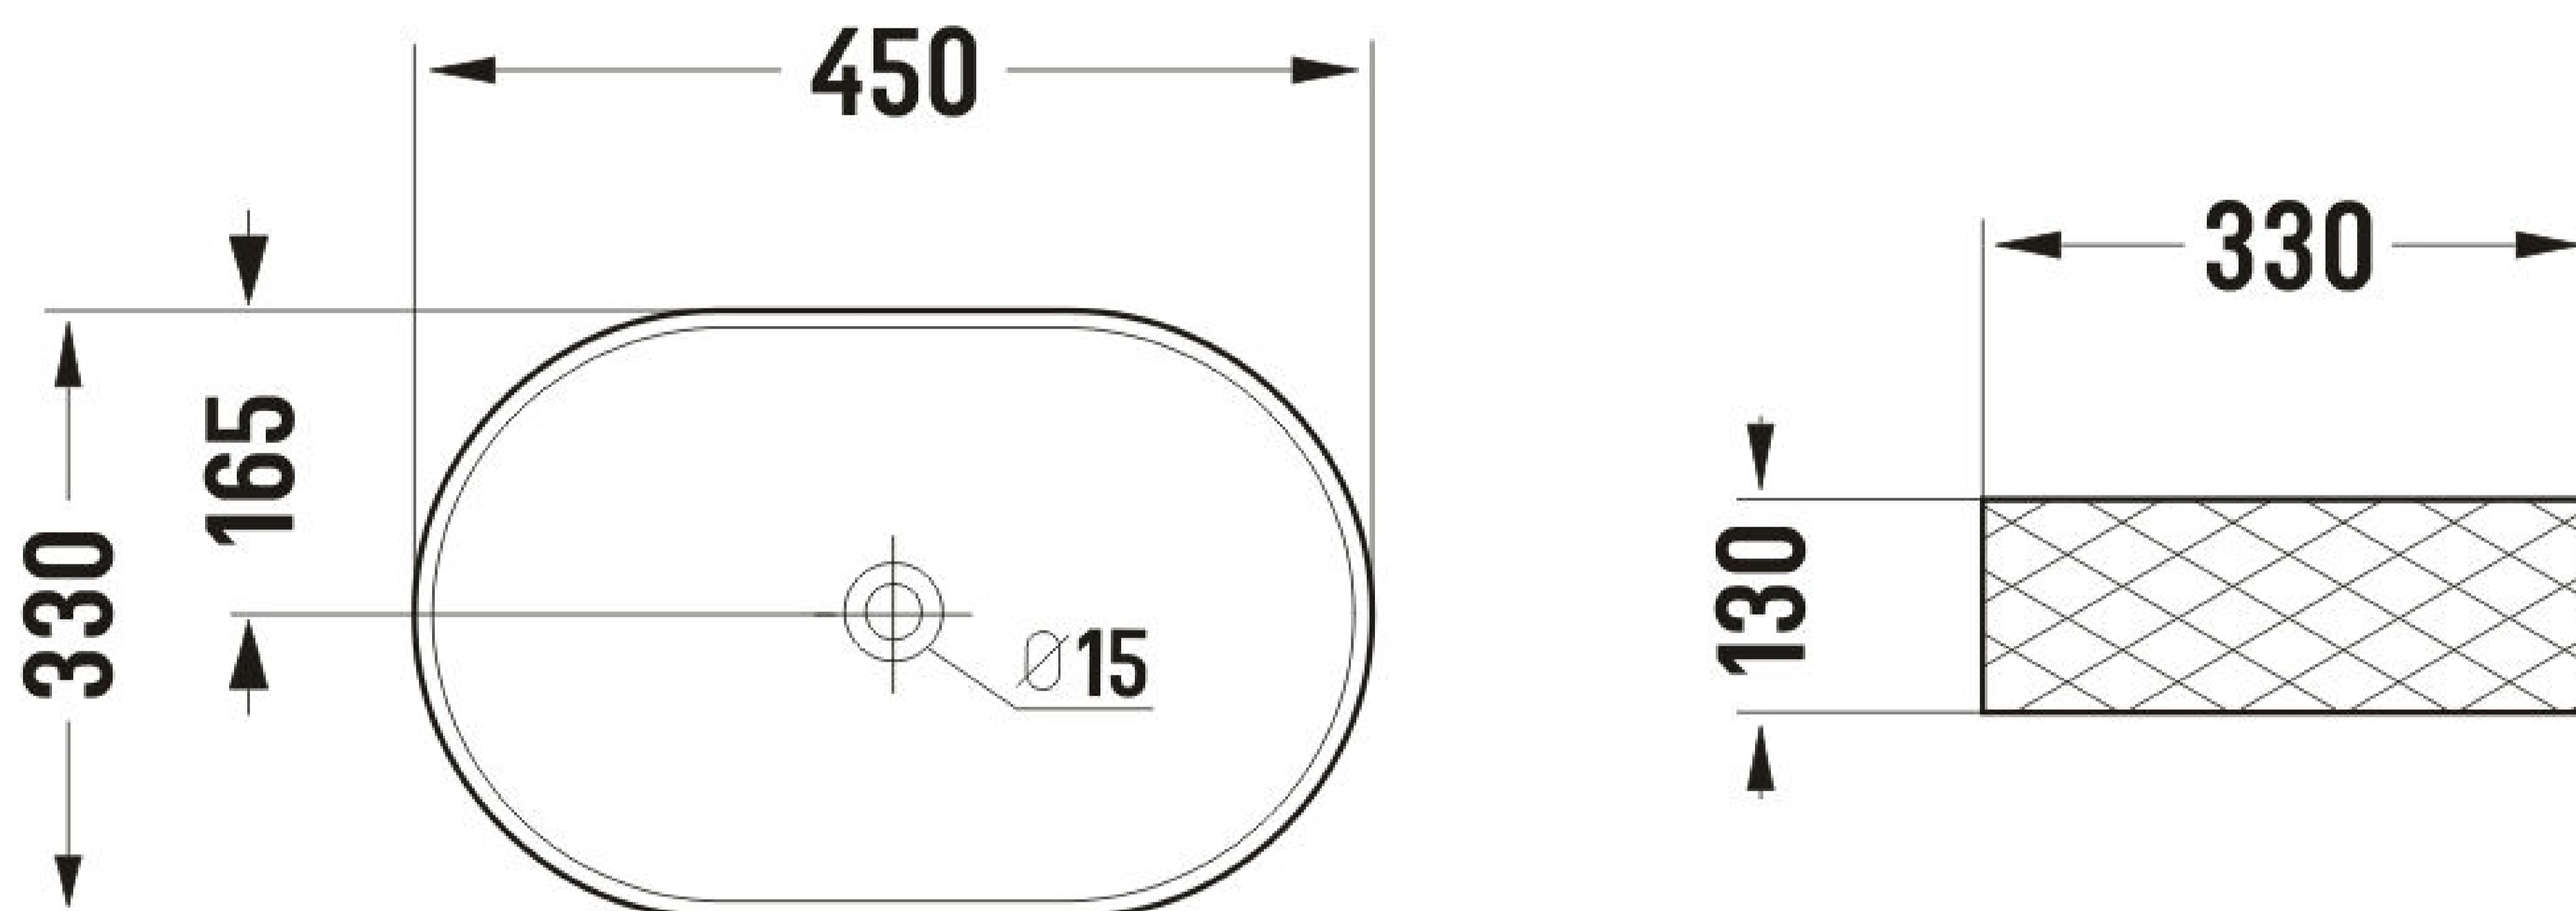

Table Mounted Wash Basin

Product Code : 1926

Technical Drawing

All dimension are in **mm**